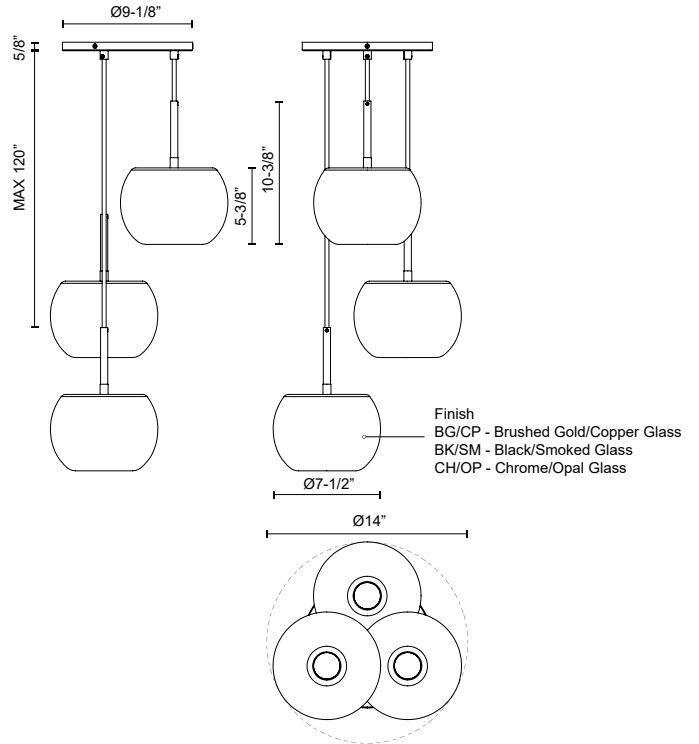

SAMAR
CH57514
CHANDELIERS

PROJECT

CH57514-BK/SM
Black/Smoked

CH57514-BG/CP
Brushed
Gold/Copper

CH57514-CH/OP
Chrome/Opal Glass

SPECIFICATION DETAILS

Fixture Dimensions	D14" x H10-3/8"
Lamp Type	Incandescent, A15, Medium Base
Wattage	3 x 60W
Voltage	120V
Glass Details	Transition Copper Glass; Transition Copper Glass, Transition Smoked Glass or Transition Opal Glass;
Adjustable	Yes
Wire Length	120" Max
Wire Type	Black
Minimum Hang Height	16"
Sloped Ceiling Adaptable	Yes
Location	Dry
Bulbs Included	No
Illumination Direction	Down
Canopy Dimensions	D9-1/8" x H5/8"
Paint Finish	BG01; BK01; CH01;

* For custom options, consult factory for details.

* For warranty information, please visit www.kuzcolighting.com/warranty

DESCRIPTION

The stunning blown glass shades of the Samar Collection make wonderfully versatile statement pieces or subtle lighting options. The three ombre finishes are gorgeous specimens available in various hanging options that help create a dynamic space through lighting and tone. Each glass finish has three fixture finishes that help create an exciting piece for a unique space in your home.